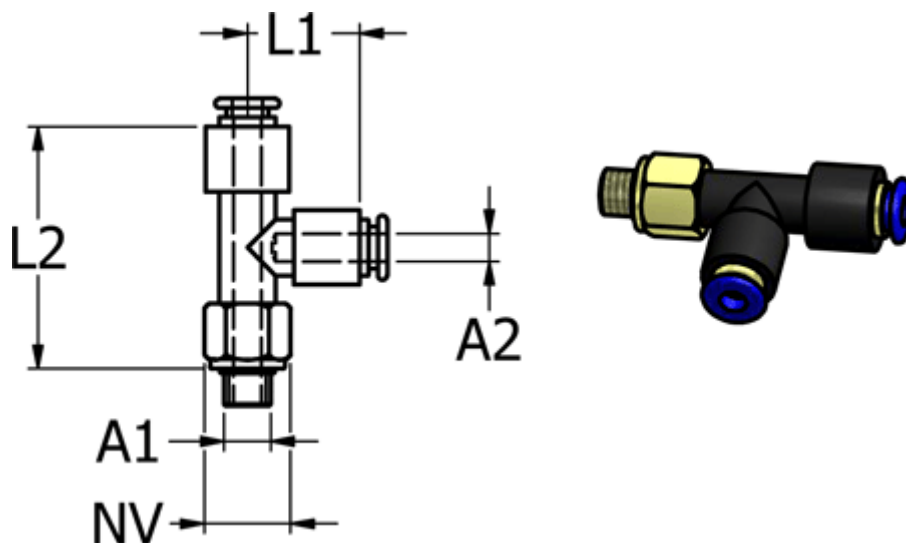

Article number: 586PD34

Description: Mini Push-in PD34, Tee, swivel,  $\text{Ø}4/\text{Ø}4/\text{M}3$

## Measures

Ext. hose diameter A2	= 4 mm
L1	= 14
L2	= 31.2
NV	= 8
Thread A1	= M3